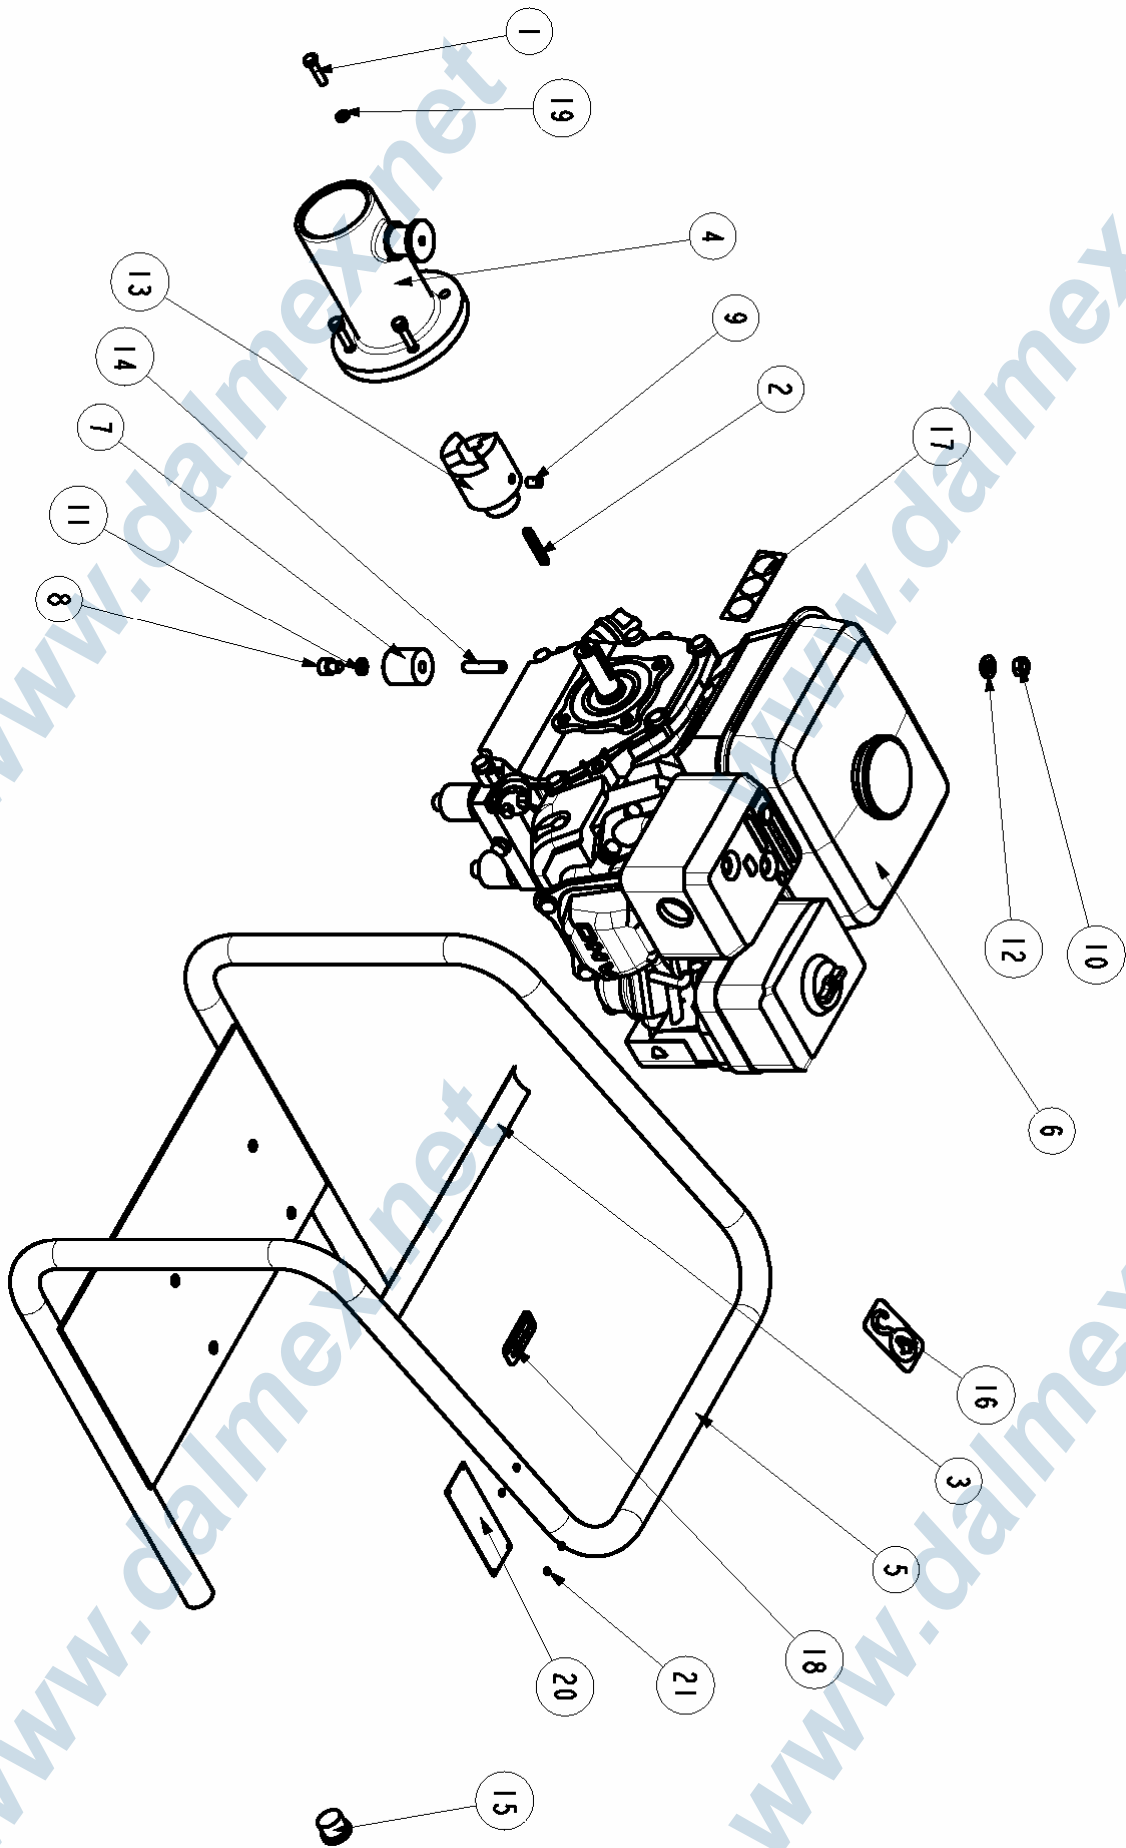

This spare parts list applies to the following:

Part number	Description
4700 1378 84	Gasoline drive unit DRP
4700 1378 86	DRP/DRD kit for imperial shaft engine

Use only authorized parts. Any damage or malfunction caused by the use of unauthorized parts is not covered by Warranty or Product Liability.

Spare parts list

No.	Description	Remark	Quantity	Part number
1	Screw		4	4700 1865 69
1	Screw	From S/N FRO015410	4	4700 5000 75
2	Key		1	4700 3510 46
3	Decal		1	4700 0014 65
4	Guiding sleeve		1	4700 3634 42
5	Frame		1	4700 1379 11
6	Engine		1	4700 3692 20
6	Engine	From S/N FRO015410	1	4812 0510 76
7	Schock absorber		4	4700 4500 92
8	Screw		4	4700 5080 03
9	Screw		1	4700 5160 49
10	Nut		4	4700 5700 05
11	Washer		8	4700 6040 05
11	Washer	From S/N FRO015410	4	4700 1865 33
12	Washer		4	4700 6150 43
13	Shaft coupling		1	4700 7045 49
13	Shaft coupling	From S/N FRO015410	-	4812 0504 35
14	Stud		4	4700 1862 65
15	Plug		2	D604 0021 31
16	Label "Lift"		1	4700 2812 69
17	Label "Ear protections"		1	4700 2818 98
17	Label "Security warnings"	From S/N FRO015410	1	4812 0512 20
18	Label "Read instructions"		1	4700 9046 80
18	Label "Engine speed"	From S/N FRO015410	1	4700 2061 34
19	Washer	From S/N FRO015410	4	4700 6040 03
20	Dataplate		1	D604 0477 85
21	Rivet		1	4700 1016 63

DRP/DRD kit

Part number: 4700 1378 86

Includes

No.	Description	Remark	Quantity	Part number
1	Screw		4	4700 1865 69
2	Key		1	4700 3510 46
3	Decal		1	4700 0014 65
4	Guiding sleeve		1	4700 3634 42
7	Schock absorber		4	4700 4500 07
9	Screw		1	4700 5160 49
11	Washer		4	4700 6040 05
12	Spring washer		8	4700 6150 44
13	Shaft coupling		1	4700 7045 49
18	Label "Engine speed"		1	4700 2061 34