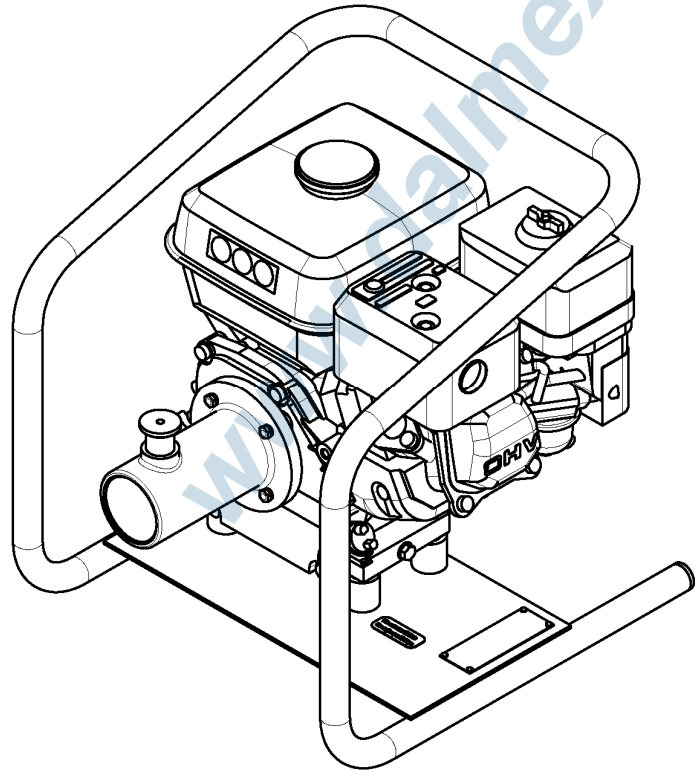

DRP

Spare parts list

Gasoline drive unit

Contents

General information	3
Spare parts list	4
DRP/DRD kit.....	6
Maintenance kit	6

www.dalmex.net

www.dalmex.net