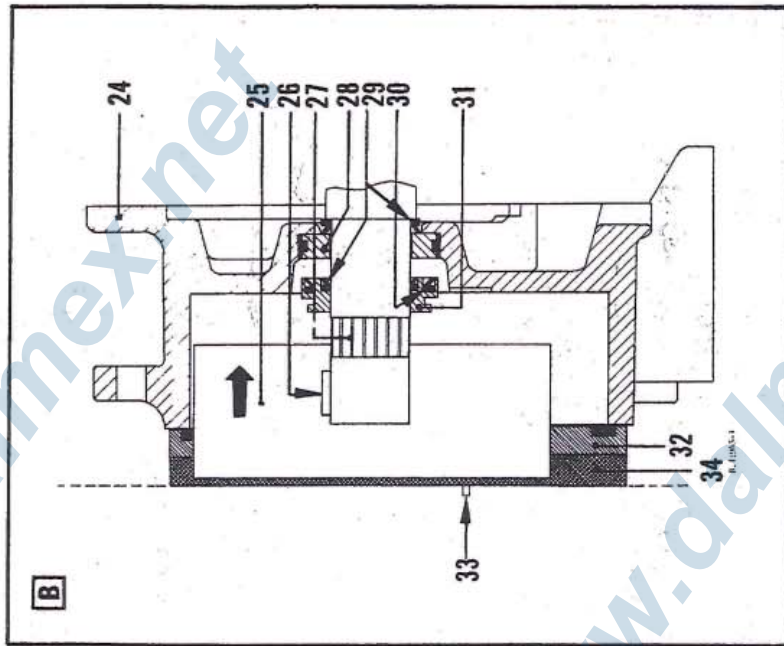

Vacuum Pump Unit with Petrol engine **P4001B**

Date 2009-06

TREMIX P4001B

Pos	Part No	Description	Qty
1	021636	Chassis	1
2		Nut M8 Nyloc	7
3		Screw M6S 8x20	5
4	D604000665	Suction coupling	3
4	D604000667	Rubber packing	3
5	D604045922	Suction hose connection	1
6		Chain 8 links KRL dia 2 mm	1
7	D604000666	Blind sheet	1
8	000625	Hexagon pipe RSK 1309 1 1/4"	2
9	045771	Gasket	1
10	001635	Over-centre catch	2
11	D604011466	Vacuum tank	1
12	045921	Reduction valve compl.	1
13	001560	Star knob	1
14		Nut ML6M 12	1
15		Washer BRB 13/24	1
16	045920	Valve housing	1
17		Screw MCS 5X10	4
18	D604045505	Valve packing	1
19	D604045504	Valve screw	1
20		Stop screw P6SS M5X5	2
21		Rubber string dia 4 mm, L=5 mm	2

TREMIX P4001B

Date 2009-06

Pos	Part No	Description	Qty
22	031989	Bracket	1
23	D604001638	Vacuum gauge	1
24	D604011467	Pump body	1
25	D604032004	Impeller	1
26		Key 10x8x20 R	1
27	D604001671	Tolerance ring 7870	1
28	D604045913	Sealing washer	1
29	D604000363	V-ring V 35 A	2
30	D604000364	V-ring V 45 A	1
31	D604045911	Packing ring	1
32	D604031878	Valve plate compl.	1
33		Pin FRP 2,5X24	1
34	D604031845	Pump packing	1
35	031936	Cover plate socket	1

TREMIX P4001B

Date 2009-06

Pos	Part No	Description	Qty
36		Gear box	1
37	D604000084	Ball bearing	1
38	D604000367	Packing set	1
39	D604045727	Pump shaft	1
40	4700000435	Circlip	1
41		Washer	1
42		Screw	1
43	000365	Packing ring	1
44		Screw	1
45	000728	Oil level gauge	1
46		Screw	3
47		Washer	3
48	000729	Plug	1
49	D604045709	Gear wheel - pump shaft	1
50	000004	Ball bearing	1
51		Key	1
52		Stud bolt	4
53		Washer	4
54		Nut	4