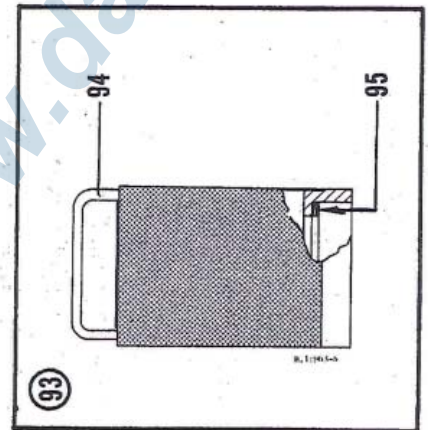

TREMIX P4001B

Date 2009-06

Pos	Part No	Description	Qty
1	D604043732	Suction hose compl.	1
2	D604000664	Suction coupling	1
-	D604000667	Rubber packing	1
3	D604001256	Hose clamp	SK 49 2
4	D604001232	Vacuum hose	1½", L =15 M 1
5	D604044072	Hose nipple	1
6	D604000615	Ball valve	1 1/4" 1
7	D604043862	Tapered hose connection	1
8	D604044016	Suction hose ext.compl.	1
9	D604000664	Suction coupling	2
-	D604000667	Rubber packing	2
10	D604001256	Hose clamp	SK 49 2
11	D604001232	Vacuum hose	1½", L =15 M 1

Repair set for suction mat