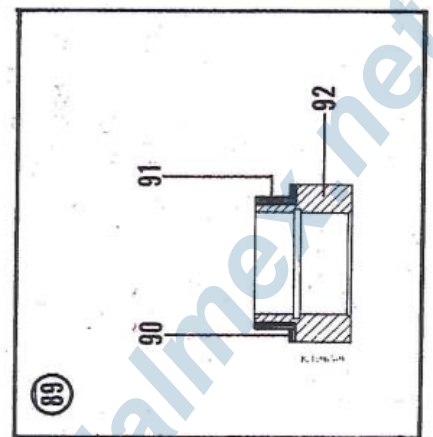

TREMIX P4001B

Date 2009-06

Pos	Part No	Description	Qty
1	D604043732	Suction hose compl.	1
2	D604000664	Suction coupling	1
-	D604000667	Rubber packing	1
3	D604001256	Hose clamp	SK 49 2
4	D604001232	Vacuum hose	1½", L =15 M 1
5	D604044072	Hose nipple	1
6	D604000615	Ball valve	1 1/4" 1
7	D604043862	Tapered hose connection	1
8	D604044016	Suction hose ext.compl.	1
9	D604000664	Suction coupling	2
-	D604000667	Rubber packing	2
10	D604001256	Hose clamp	SK 49 2
11	D604001232	Vacuum hose	1½", L =15 M 1

Repair set for suction mat