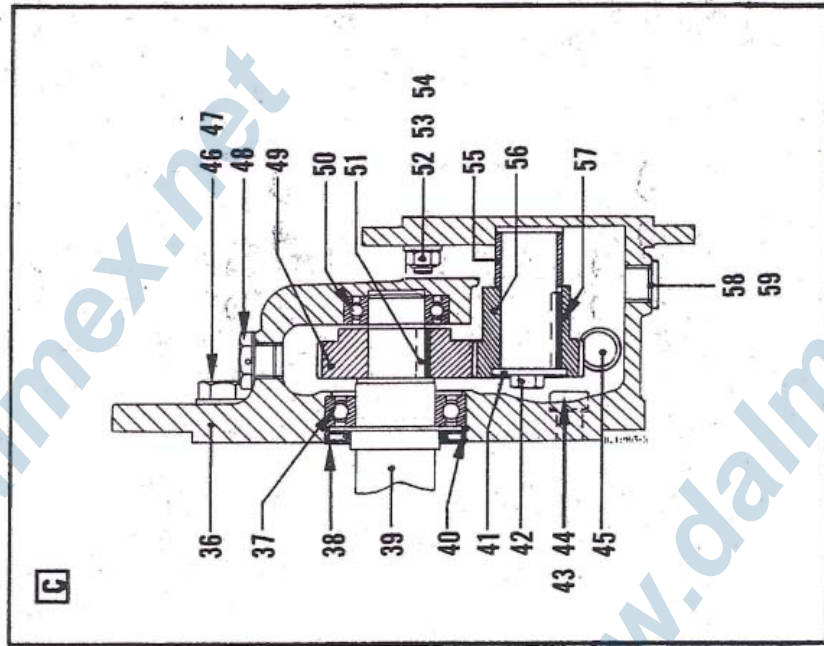

TREMIX P4001B

Date 2009-06

Pos	Part No	Description	Qty
71	046007	Tank lid	1
72	D604000664	Suction coupling	1
73	D604001256	Hose clamp	1
74	D604001232	Hose	1
75	030358	Name plate	1
76		Screw	3
77		Washer	5
78		Screw	2
79	045943	Cover plate	1
80	045936	Tie bar	3
81		Screw	6
82		Screw	4
83		Nut	4
84	000737	Knee pipe, brass	1
85	000701	UF-coupling	1
86	001640	Hose	1
87	001524	Hose clamp	2
88	D604045756	Splash shield	1
		SK 49	
		1½", L=5 M	
		M6S 12X50	
		TBRB 13/24	
		CSSB 10X9,5	
		M6S 8X40	
		MCS 6X40	
		M6 Nyloc	
		90° 1/4"	
		R 1/4"	
		ø 5/12 mm, L =110mm	
		11/17 mm