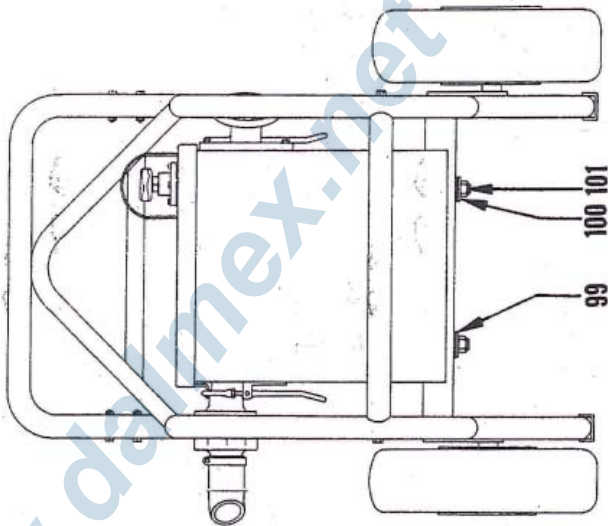

TREMIX P4001B

Date 2009-06

Pos	Part No	Description	Qty
1	D604043732	Suction hose compl.	1
2	D604000664	Suction coupling	1
-	D604000667	Rubber packing	1
3	D604001256	Hose clamp	SK 49 2
4	D604001232	Vacuum hose	1½", L =15 M 1
5	D604044072	Hose nipple	1
6	D604000615	Ball valve	1 1/4" 1
7	D604043862	Tapered hose connection	1
8	D604044016	Suction hose ext.compl.	1
9	D604000664	Suction coupling	2
-	D604000667	Rubber packing	2
10	D604001256	Hose clamp	SK 49 2
11	D604001232	Vacuum hose	1½", L =15 M 1

Repair set for suction mat