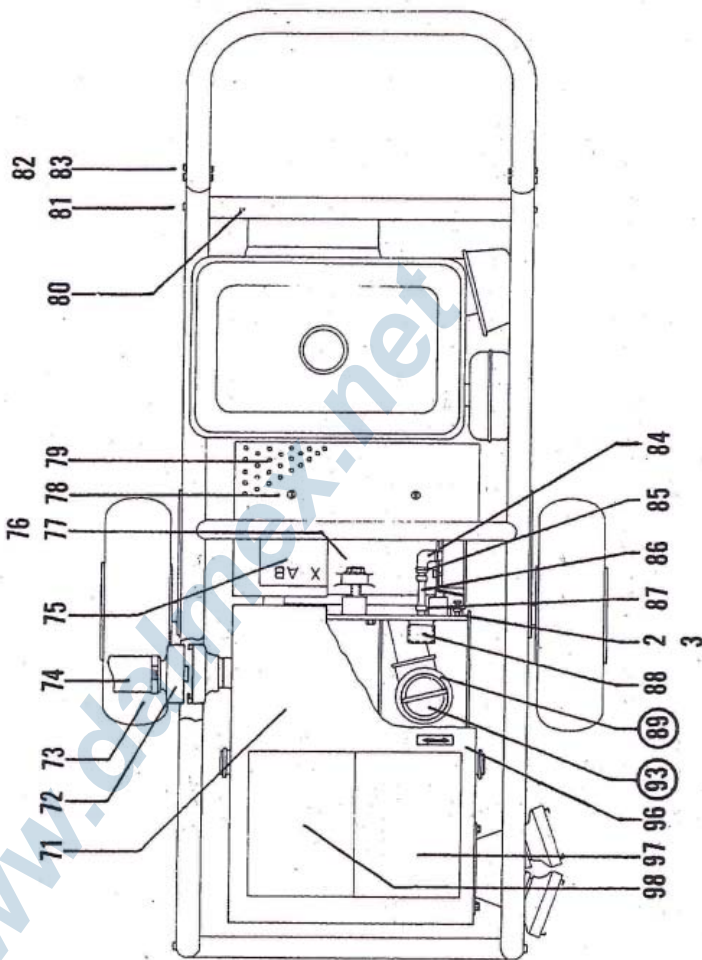

TREMIX P4001B

Date 2009-06

Pos	Part No	Description	Qty
1	D604043732	Suction hose compl.	1
2	D604000664	Suction coupling	1
-	D604000667	Rubber packing	1
3	D604001256	Hose clamp	SK 49 2
4	D604001232	Vacuum hose	1½", L =15 M 1
5	D604044072	Hose nipple	1
6	D604000615	Ball valve	1 1/4" 1
7	D604043862	Tapered hose connection	1
8	D604044016	Suction hose ext.compl.	1
9	D604000664	Suction coupling	2
-	D604000667	Rubber packing	2
10	D604001256	Hose clamp	SK 49 2
11	D604001232	Vacuum hose	1½", L =15 M 1

Repair set for suction mat