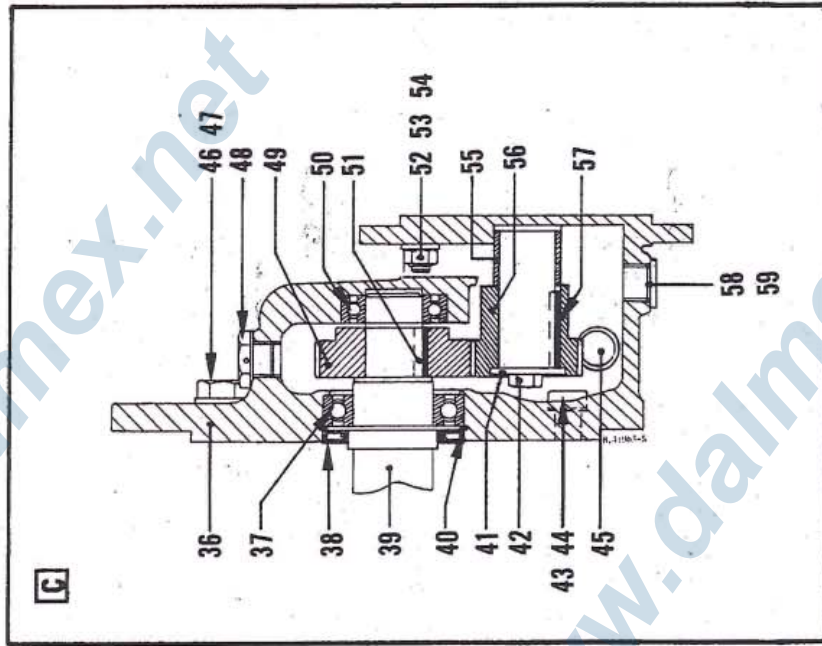

Vacuum Pump Unit with Petrol engine **P4001B**

Date 2009-06

TREMIX P4001B

Pos	Part No	Description	Qty
1	021636	Chassis	1
2		Nut M8 Nyloc	7
3		Screw M6S 8x20	5
4	D604000665	Suction coupling	3
4	D604000667	Rubber packing	3
5	D604045922	Suction hose connection	1
6		Chain 8 links KRL dia 2 mm	1
7	D604000666	Blind sheet	1
8	000625	Hexagon pipe RSK 1309 1 1/4"	2
9	045771	Gasket	1
10	001635	Over-centre catch	2
11	D604011466	Vacuum tank	1
12	045921	Reduction valve compl.	1
13	001560	Star knob	1
14		Nut ML6M 12	1
15		Washer BRB 13/24	1
16	045920	Valve housing	1
17		Screw MCS 5X10	4
18	D604045505	Valve packing	1
19	D604045504	Valve screw	1
20		Stop screw P6SS M5X5	2
21		Rubber string dia 4 mm, L=5 mm	2

TREMIX P4001B

Date 2009-06

Pos	Part No	Description	Qty
22	031989	Bracket	1
23	D604001638	Vacuum gauge	1
24	D604011467	Pump body	1
25	D604032004	Impeller	1
26		Key 10x8x20 R	1
27	D604001671	Tolerance ring 7870	1
28	D604045913	Sealing washer	1
29	D604000363	V-ring V 35 A	2
30	D604000364	V-ring V 45 A	1
31	D604045911	Packing ring	1
32	D604031878	Valve plate compl.	1
33		Pin FRP 2,5X24	1
34	D604031845	Pump packing	1
35	031936	Cover plate socket	1

TREMIX P4001B

Date 2009-06

Pos	Part No	Description	Qty
36		Gear box	1
37	D604000084	Ball bearing	1
38	D604000367	Packing set	1
39	D604045727	Pump shaft	1
40	4700000435	Circlip	1
41		Washer	1
42		Screw	1
43	000365	Packing ring	1
44		Screw	1
45	000728	Oil level gauge	1
46		Screw	3
47		Washer	3
48	000729	Plug	1
49	D604045709	Gear wheel - pump shaft	1
50	000004	Ball bearing	1
51		Key	1
52		Stud bolt	4
53		Washer	4
54		Nut	4