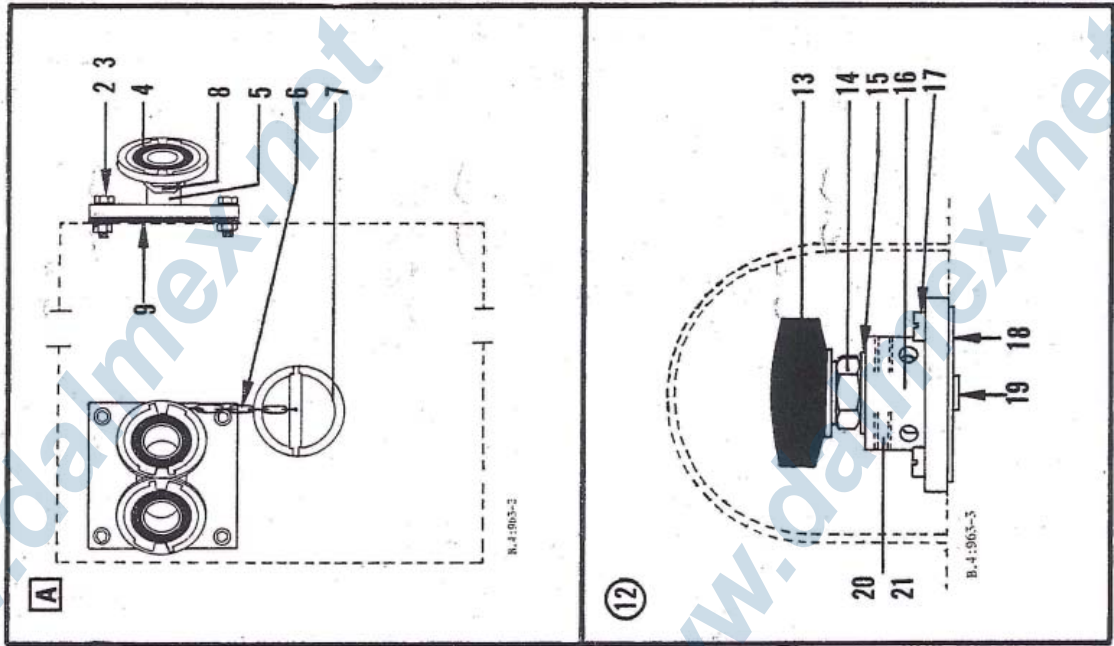

Vacuum Pump Unit with Petrol engine **P4001B**

Date 2009-06

TREMIX P4001B

Pos	Part No	Description	Qty
1	021636	Chassis	1
2		Nut M8 Nyloc	7
3		Screw M6S 8x20	5
4	D604000665	Suction coupling	3
4	D604000667	Rubber packing	3
5	D604045922	Suction hose connection	1
6		Chain 8 links KRL dia 2 mm	1
7	D604000666	Blind sheet	1
8	000625	Hexagon pipe RSK 1309 1 1/4"	2
9	045771	Gasket	1
10	001635	Over-centre catch	2
11	D604011466	Vacuum tank	1
12	045921	Reduction valve compl.	1
13	001560	Star knob	1
14		Nut ML6M 12	1
15		Washer BRB 13/24	1
16	045920	Valve housing	1
17		Screw MCS 5X10	4
18	D604045505	Valve packing	1
19	D604045504	Valve screw	1
20		Stop screw P6SS M5X5	2
21		Rubber string dia 4 mm, L=5 mm	2

TREMIX P4001B

Date 2009-06

Pos	Part No	Description	Qty
22	031989	Bracket	1
23	D604001638	Vacuum gauge	1
24	D604011467	Pump body	1
25	D604032004	Impeller	1
26		Key 10x8x20 R	1
27	D604001671	Tolerance ring 7870	1
28	D604045913	Sealing washer	1
29	D604000363	V-ring V 35 A	2
30	D604000364	V-ring V 45 A	1
31	D604045911	Packing ring	1
32	D604031878	Valve plate compl.	1
33		Pin FRP 2,5X24	1
34	D604031845	Pump packing	1
35	031936	Cover plate socket	1

TREMIX P4001B

Date 2009-06

Pos	Part No	Description	Qty
36		Gear box	1
37	D604000084	Ball bearing	1
38	D604000367	Packing set	1
39	D604045727	Pump shaft	1
40	4700000435	Circlip	1
41		Washer	1
42		Screw	1
43	000365	Packing ring	1
44		Screw	1
45	000728	Oil level gauge	1
46		Screw	3
47		Washer	3
48	000729	Plug	1
49	D604045709	Gear wheel - pump shaft	1
50	000004	Ball bearing	1
51		Key	1
52		Stud bolt	4
53		Washer	4
54		Nut	4