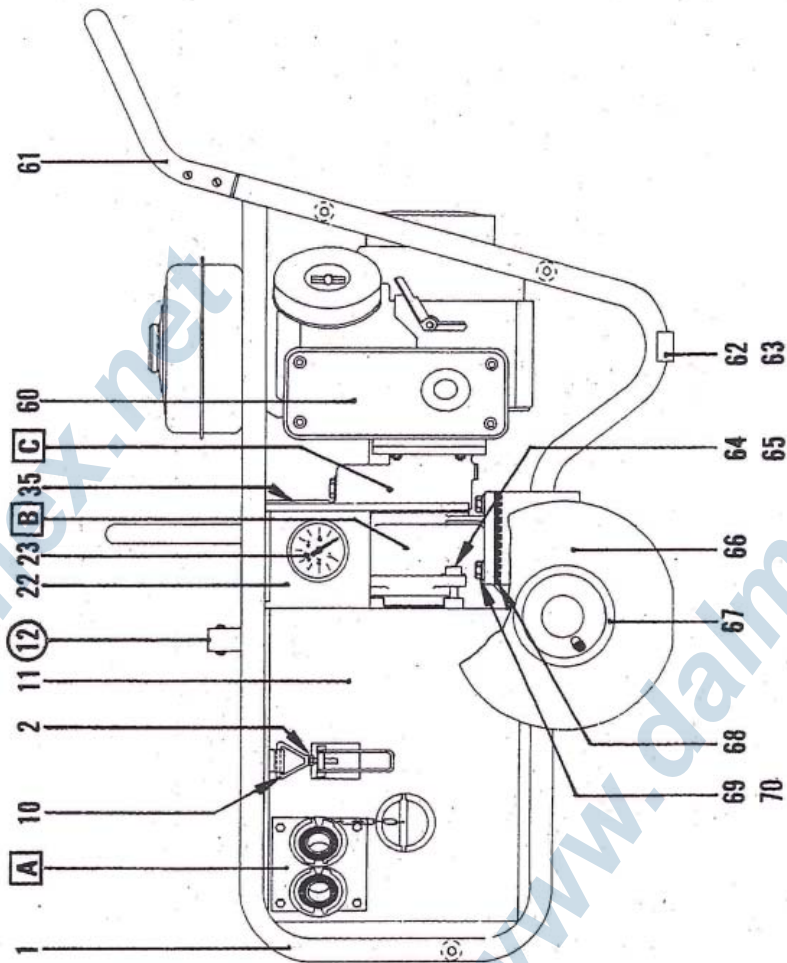

Vacuum Pump Unit with Petrol engine **P4001B**

Date 2009-06

TREMIX P4001B

Pos	Part No	Description	Qty
1	021636	Chassis	1
2		Nut M8 Nyloc	7
3		Screw M6S 8x20	5
4	D604000665	Suction coupling	3
4	D604000667	Rubber packing	3
5	D604045922	Suction hose connection	1
6		Chain 8 links KRL dia 2 mm	1
7	D604000666	Blind sheet	1
8	000625	Hexagon pipe RSK 1309 1 1/4"	2
9	045771	Gasket	1
10	001635	Over-centre catch	2
11	D604011466	Vacuum tank	1
12	045921	Reduction valve compl.	1
13	001560	Star knob	1
14		Nut ML6M 12	1
15		Washer BRB 13/24	1
16	045920	Valve housing	1
17		Screw MCS 5X10	4
18	D604045505	Valve packing	1
19	D604045504	Valve screw	1
20		Stop screw P6SS M5X5	2
21		Rubber string dia 4 mm, L=5 mm	2

TREMIX P4001B

Date 2009-06

Pos	Part No	Description	Qty
22	031989	Bracket	1
23	D604001638	Vacuum gauge	1
24	D604011467	Pump body	1
25	D604032004	Impeller	1
26		Key 10x8x20 R	1
27	D604001671	Tolerance ring 7870	1
28	D604045913	Sealing washer	1
29	D604000363	V-ring V 35 A	2
30	D604000364	V-ring V 45 A	1
31	D604045911	Packing ring	1
32	D604031878	Valve plate compl.	1
33		Pin FRP 2,5X24	1
34	D604031845	Pump packing	1
35	031936	Cover plate socket	1

TREMIX P4001B

Date 2009-06

Pos	Part No	Description	Qty
36		Gear box	1
37	D604000084	Ball bearing	1
38	D604000367	Packing set	1
39	D604045727	Pump shaft	1
40	4700000435	Circlip	1
41		Washer	1
42		Screw	1
43	000365	Packing ring	1
44		Screw	1
45	000728	Oil level gauge	1
46		Screw	3
47		Washer	3
48	000729	Plug	1
49	D604045709	Gear wheel - pump shaft	1
50	000004	Ball bearing	1
51		Key	1
52		Stud bolt	4
53		Washer	4
54		Nut	4