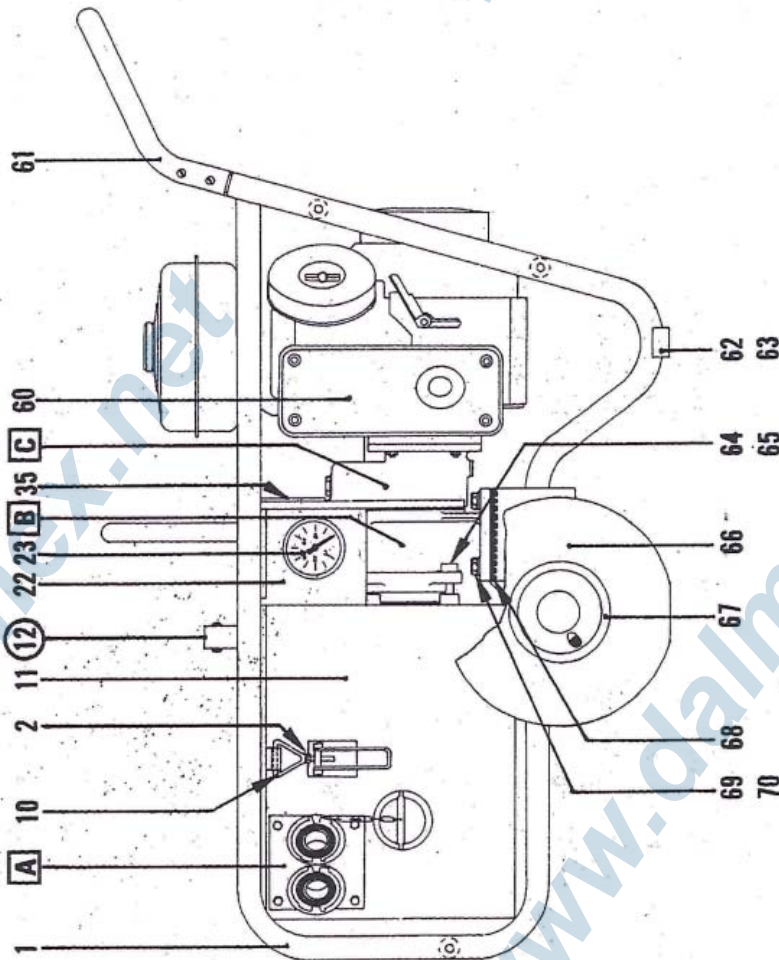

TREMIX P4001B

Date 2009-06

Pos	Part No	Description	Qty
71	046007	Tank lid	1
72	D604000664	Suction coupling	1
73	D604001256	Hose clamp	1
74	D604001232	Hose	1
75	030358	Name plate	1
76		Screw	3
77		Washer	5
78		Screw	2
79	045943	Cover plate	1
80	045936	Tie bar	3
81		Screw	6
82		Screw	4
83		Nut	4
84	000737	Knee pipe, brass	1
85	000701	UF-coupling	1
86	001640	Hose	1
87	001524	Hose clamp	2
88	D604045756	Splash shield	1
		SK 49	
		1½", L=5 M	
		M6S 12X50	
		TBRB 13/24	
		CSSB 10X9,5	
		M6S 8X40	
		MCS 6X40	
		M6 Nyloc	
		90° 1/4"	
		R 1/4"	
		ø 5/12 mm, L =110mm	
		11/17 mm