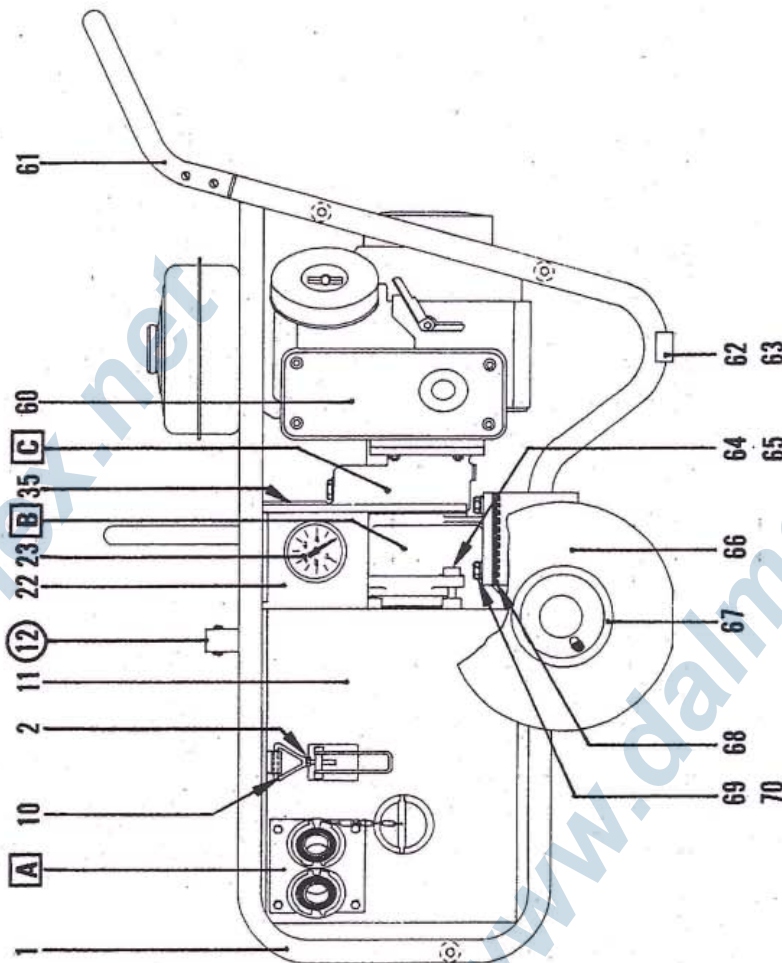

Vacuum Pump Unit with Petrol engine **P4001B**

Date 2009-06

TREMIX P4001B

Pos	Part No	Description	Qty
1	021636	Chassis	1
2		Nut M8 Nyloc	7
3		Screw M6S 8x20	5
4	D604000665	Suction coupling	3
4	D604000667	Rubber packing	3
5	D604045922	Suction hose connection	1
6		Chain 8 links KRL dia 2 mm	1
7	D604000666	Blind sheet	1
8	000625	Hexagon pipe RSK 1309 1 1/4"	2
9	045771	Gasket	1
10	001635	Over-centre catch	2
11	D604011466	Vacuum tank	1
12	045921	Reduction valve compl.	1
13	001560	Star knob	1
14		Nut ML6M 12	1
15		Washer BRB 13/24	1
16	045920	Valve housing	1
17		Screw MCS 5X10	4
18	D604045505	Valve packing	1
19	D604045504	Valve screw	1
20		Stop screw P6SS M5X5	2
21		Rubber string dia 4 mm, L=5 mm	2

TREMIX P4001B

Date 2009-06

Pos	Part No	Description	Qty
22	031989	Bracket	1
23	D604001638	Vacuum gauge	1
24	D604011467	Pump body	1
25	D604032004	Impeller	1
26		Key 10x8x20 R	1
27	D604001671	Tolerance ring 7870	1
28	D604045913	Sealing washer	1
29	D604000363	V-ring V 35 A	2
30	D604000364	V-ring V 45 A	1
31	D604045911	Packing ring	1
32	D604031878	Valve plate compl.	1
33		Pin FRP 2,5X24	1
34	D604031845	Pump packing	1
35	031936	Cover plate socket	1

TREMIX P4001B

Date 2009-06

Pos	Part No	Description	Qty
36		Gear box	1
37	D604000084	Ball bearing	1
38	D604000367	Packing set	1
39	D604045727	Pump shaft	1
40	4700000435	Circlip	1
41		Washer	1
42		Screw	1
43	000365	Packing ring	1
44		Screw	1
45	000728	Oil level gauge	1
46		Screw	3
47		Washer	3
48	000729	Plug	1
49	D604045709	Gear wheel - pump shaft	1
50	000004	Ball bearing	1
51		Key	1
52		Stud bolt	4
53		Washer	4
54		Nut	4