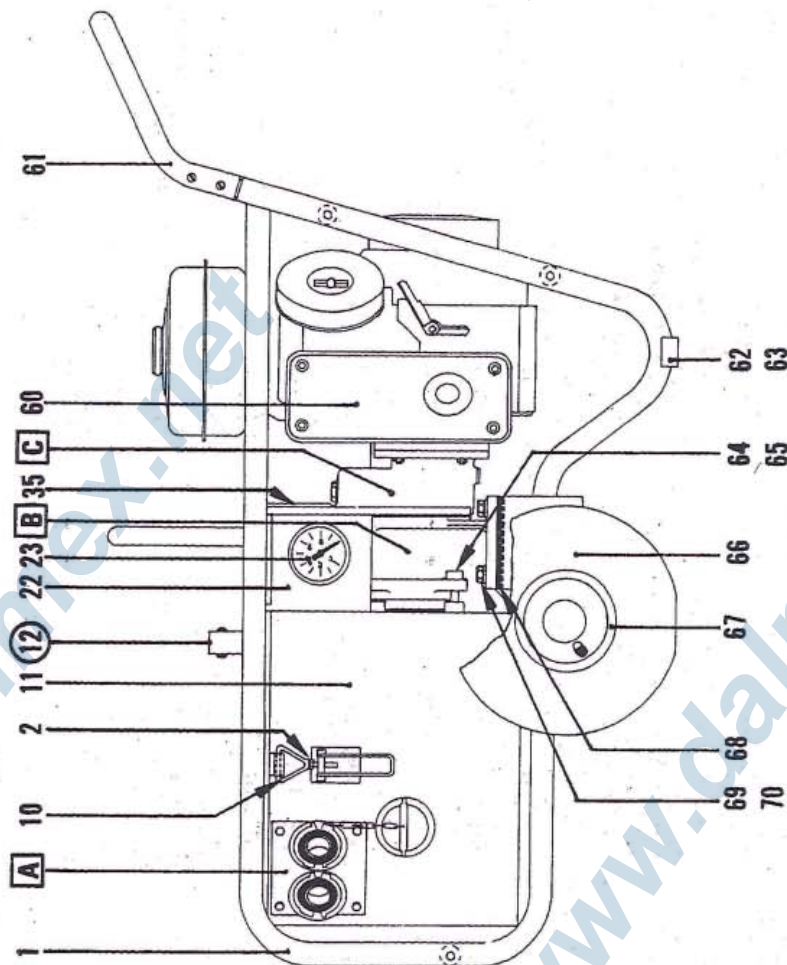

Vacuum Pump Unit with Petrol engine **P4001B**

Date 2009-06

TREMIX P4001B

Pos	Part No	Description	Qty
1	021636	Chassis	1
2		Nut M8 Nyloc	7
3		Screw M6S 8x20	5
4	D604000665	Suction coupling	3
4	D604000667	Rubber packing	3
5	D604045922	Suction hose connection	1
6		Chain 8 links KRL dia 2 mm	1
7	D604000666	Blind sheet	1
8	000625	Hexagon pipe RSK 1309 1 1/4"	2
9	045771	Gasket	1
10	001635	Over-centre catch	2
11	D604011466	Vacuum tank	1
12	045921	Reduction valve compl.	1
13	001560	Star knob	1
14		Nut ML6M 12	1
15		Washer BRB 13/24	1
16	045920	Valve housing	1
17		Screw MCS 5X10	4
18	D604045505	Valve packing	1
19	D604045504	Valve screw	1
20		Stop screw P6SS M5X5	2
21		Rubber string dia 4 mm, L=5 mm	2

TREMIX P4001B

Date 2009-06

Pos	Part No	Description	Qty
22	031989	Bracket	1
23	D604001638	Vacuum gauge	1
24	D604011467	Pump body	1
25	D604032004	Impeller	1
26		Key 10x8x20 R	1
27	D604001671	Tolerance ring 7870	1
28	D604045913	Sealing washer	1
29	D604000363	V-ring V 35 A	2
30	D604000364	V-ring V 45 A	1
31	D604045911	Packing ring	1
32	D604031878	Valve plate compl.	1
33		Pin FRP 2,5X24	1
34	D604031845	Pump packing	1
35	031936	Cover plate socket	1

TREMIX P4001B

Date 2009-06

Pos	Part No	Description	Qty
36		Gear box	1
37	D604000084	Ball bearing	1
38	D604000367	Packing set	1
39	D604045727	Pump shaft	1
40	4700000435	Circlip	1
41		Washer	1
42		Screw	1
43	000365	Packing ring	1
44		Screw	1
45	000728	Oil level gauge	1
46		Screw	3
47		Washer	3
48	000729	Plug	1
49	D604045709	Gear wheel - pump shaft	1
50	000004	Ball bearing	1
51		Key	1
52		Stud bolt	4
53		Washer	4
54		Nut	4