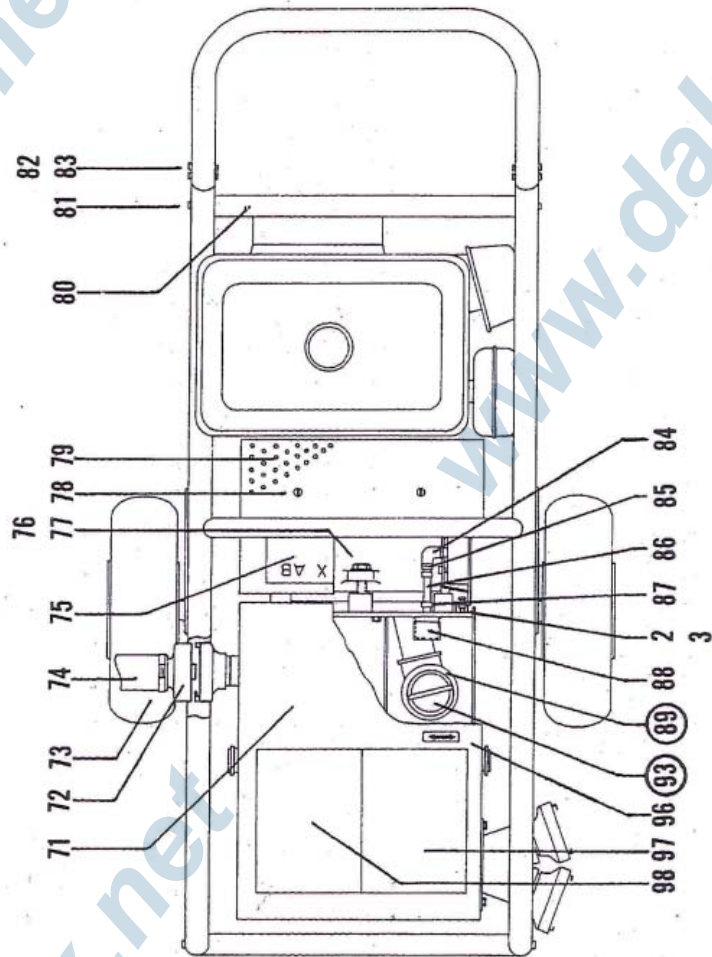

TREMIX P4001B

Date 2009-06

Pos	Part No	Description	Qty
89	D604045947	Filter socket compl.	1
90	045951	Sealing washer	1
91	045949	Bushing	1
92	045952	Socket end	1
93	045946	Filter compl.	1
94	045966	Filter	1
95	045950	Sealing washer	1
96	045074	Label - reduction valve	1
97	001641	Label - instr.for pump	1
98	001588	Label - instr. for mat	1
99	045460	Rubber washer	4
100		Washer square	4
101		Nut	4
		14/40/4	
		M12 Nyloc